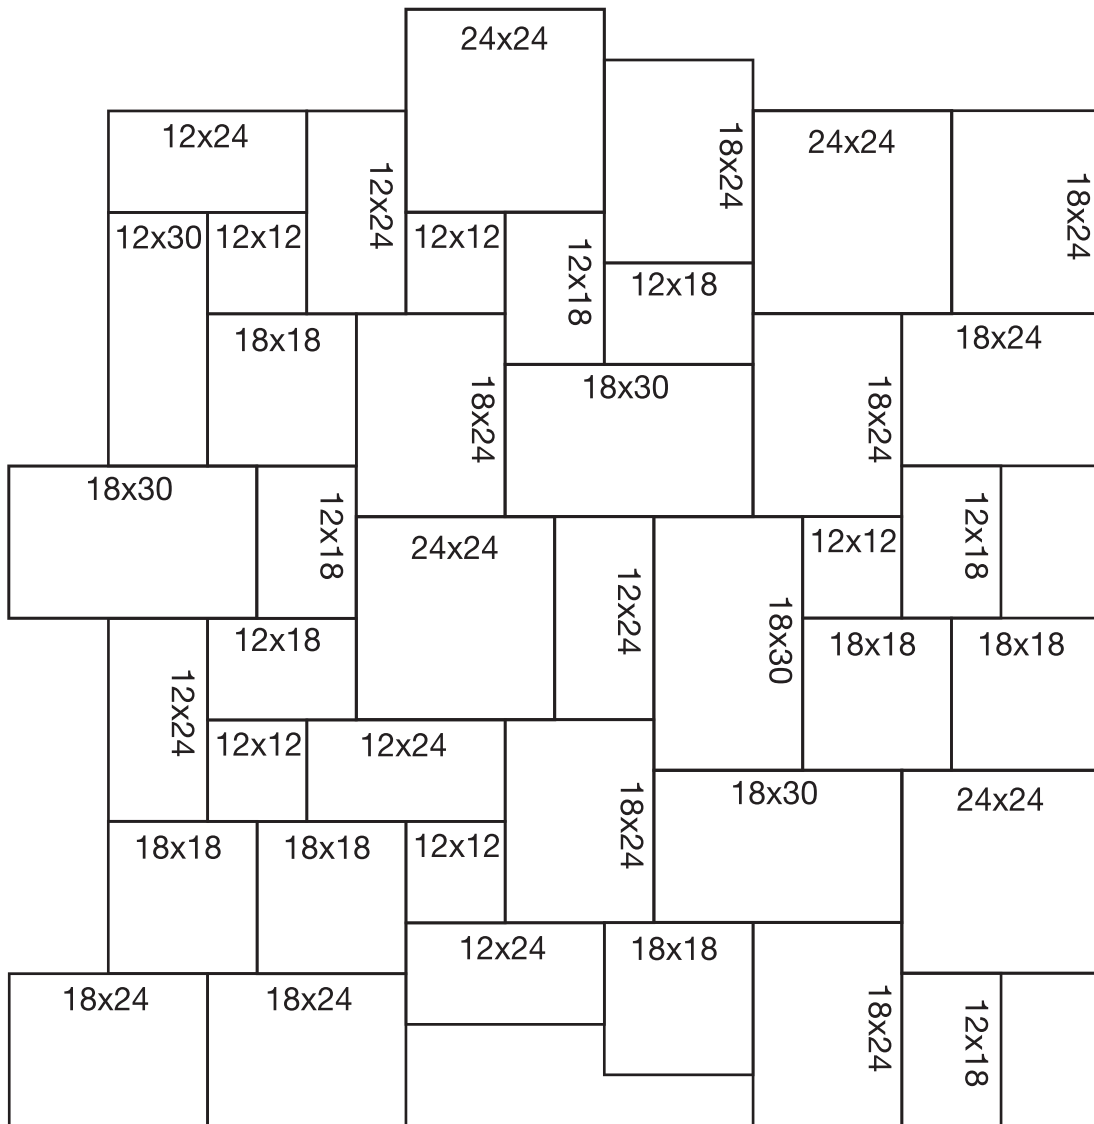

## Terrace Flagstone Pattern Kits

**Pattern Option A**

**Pattern Option B**

## Flagstone Pattern #2 – 8 sizes included

# BUCKINGHAM<sup>®</sup>

EST. SLATE 1867

## Flagstone Pattern #1 – 5 sizes included